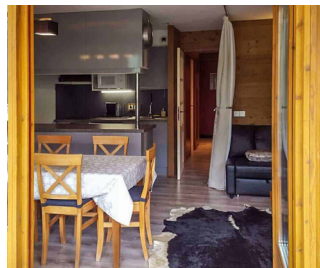

✉ eallix@gmail.com

🌐 airbnb.com/h/isola

Mme Calcagnot

Studio mezzanine. 4/6 pers.

📍 Isola 2000

☎ +33(0)6 40 62 37 16

✉ marcal98000@gmail.com

Mme Delesalle