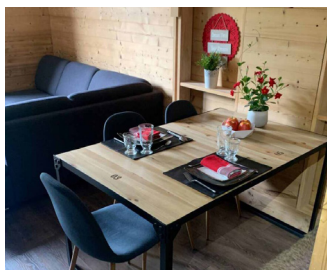

Mme Delesalle

T2. 4 pers.

📍 Le Vermeil - Isola 2000

☎ +33(0)6 83 06 27 81

🌐 lodgesisola2000.com/hebergements